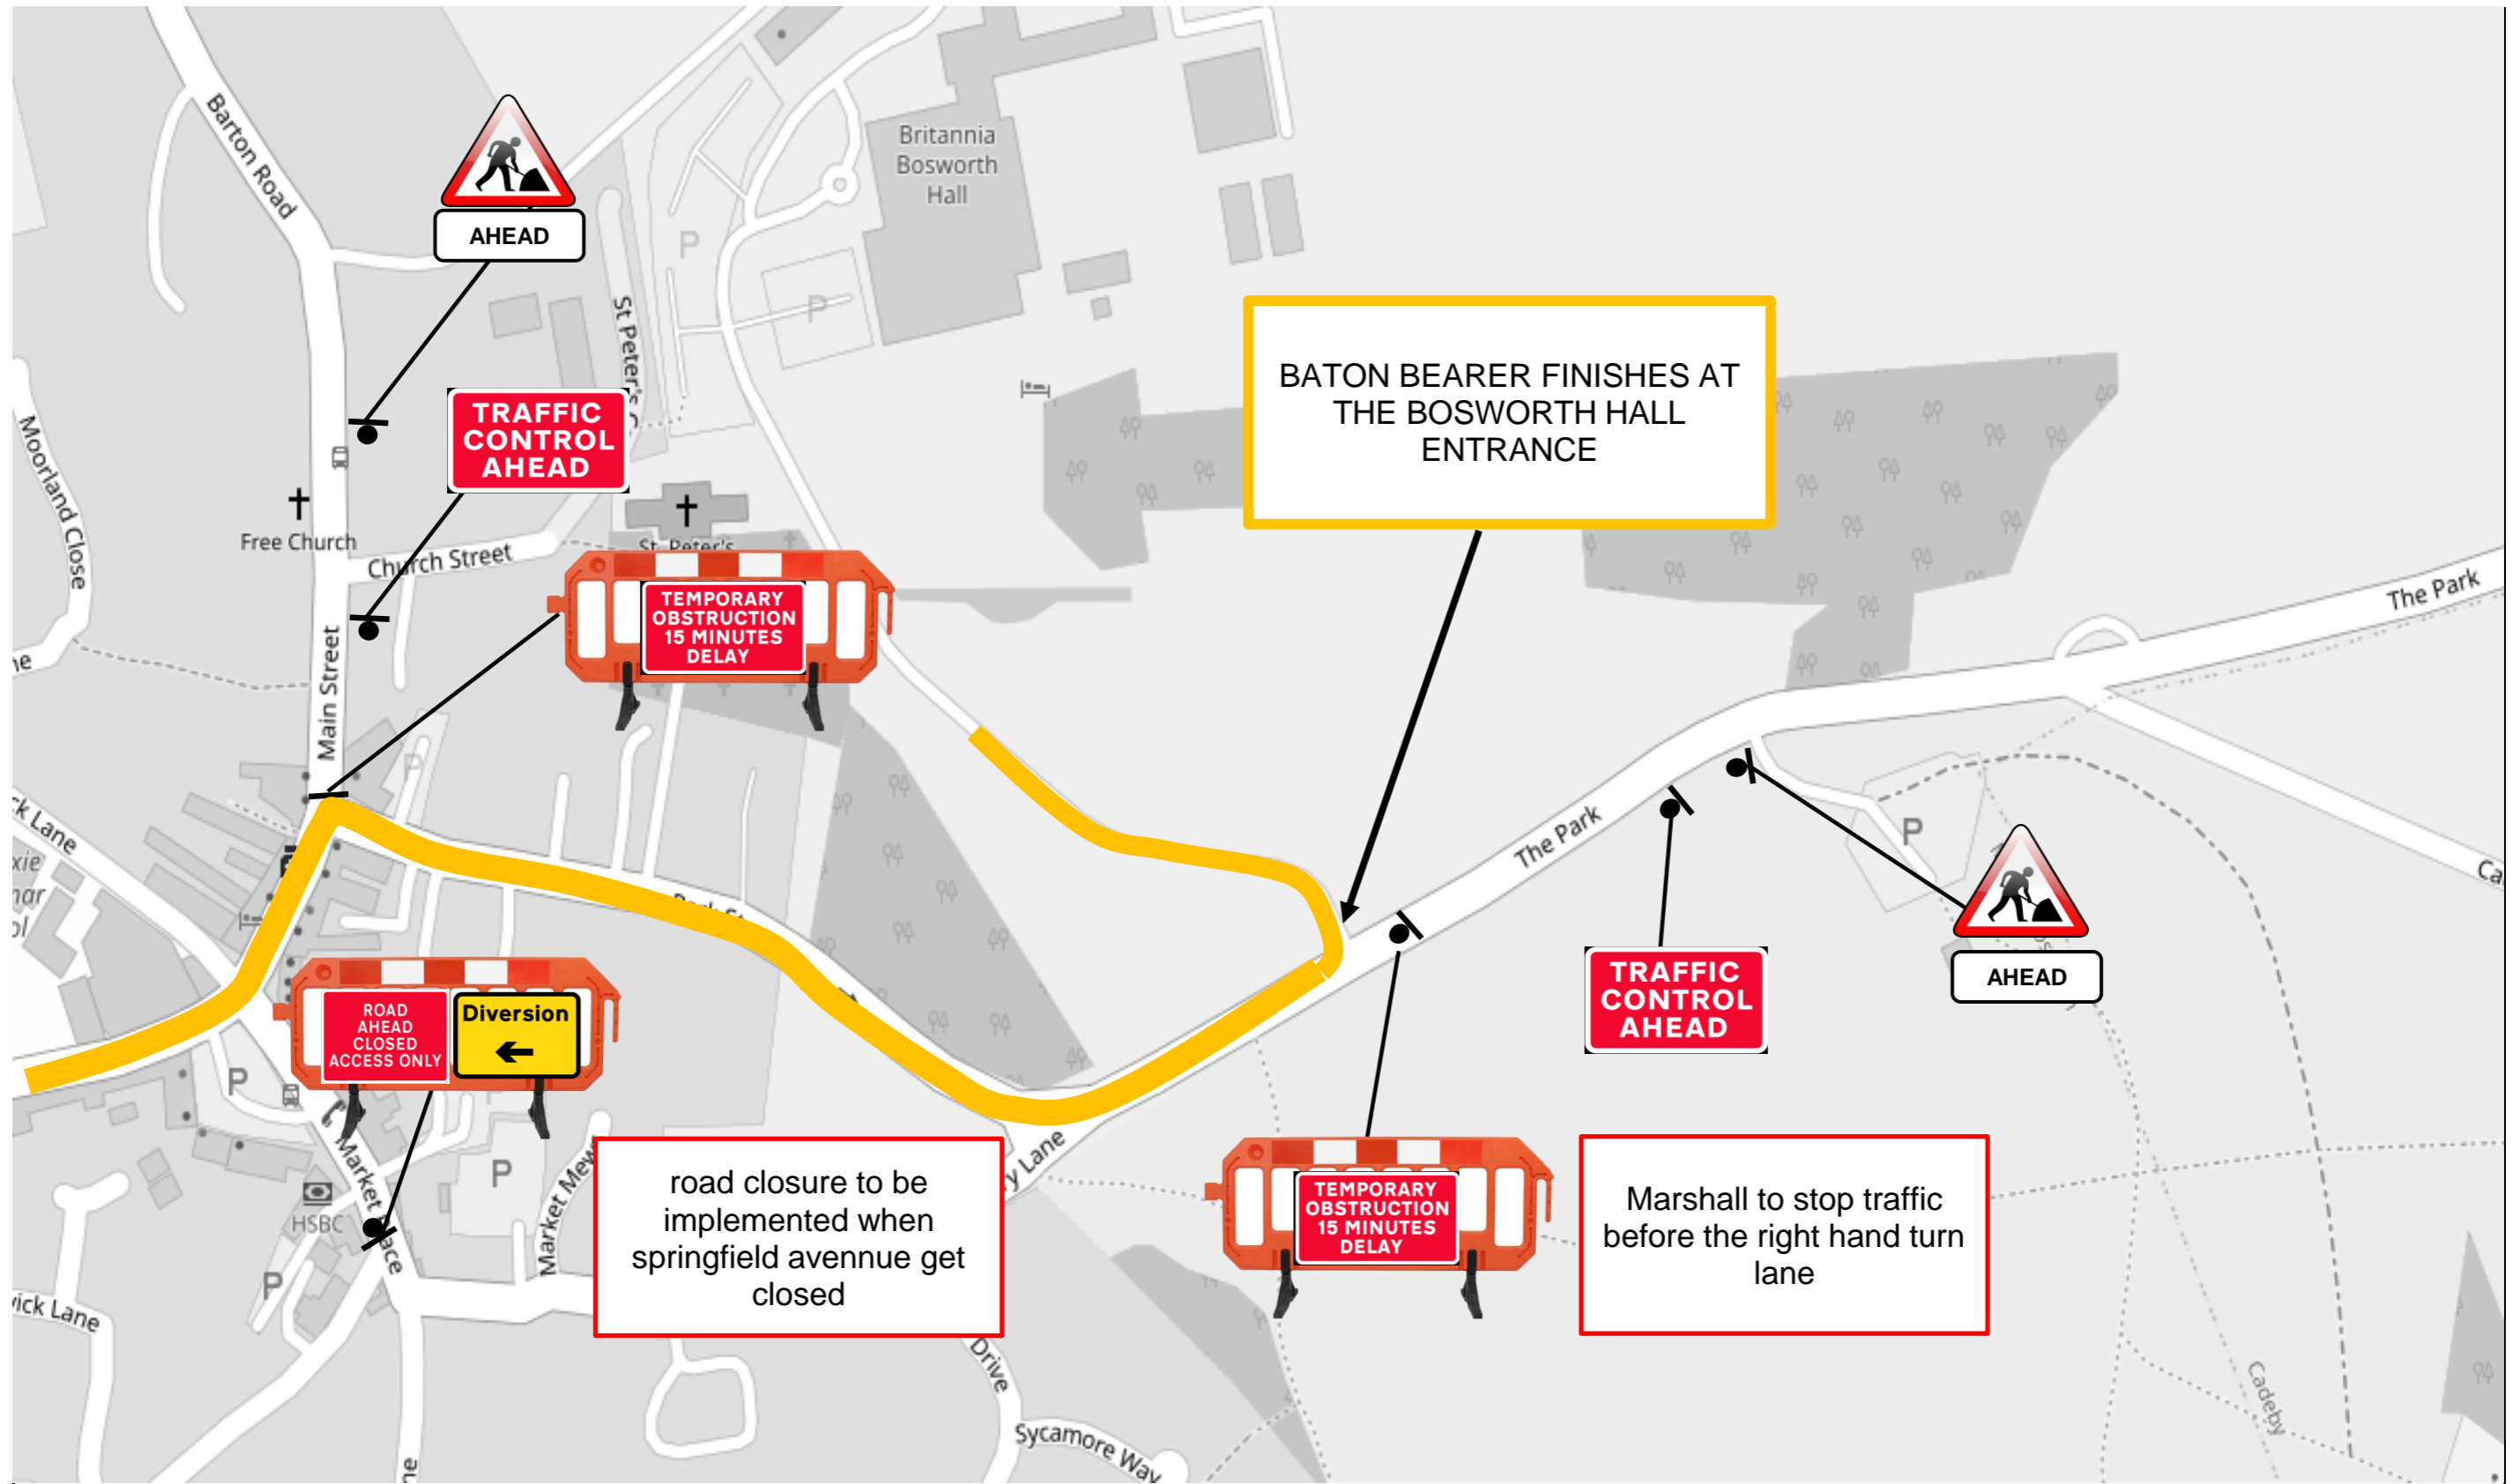

No waiting cones

BATON BEARER START POINT  
FROM SPRINGFIELD AVENUE

Contains Ordnance Survey data © Crown Copyright and database right 2017  
© Crown Copyright and database rights 2017 Ordnance Survey 0100019271.  
You are permitted to use this data solely to enable you to respond to or interact with,  
the organisation that provided you with the data. You are not permitted to copy, sub-  
licence, distribute or sell any of this data to third parties in any form.  
**DRAWING NOT TO SCALE**

Station Road, Market Bosworth

Contains Ordnance Survey data © Crown Copyright and database right 2017  
© Crown Copyright and database rights 2017 Ordnance Survey 0100019271.  
You are permitted to use this data solely to enable you to respond to or interact with,  
the organisation that provided you with the data. You are not permitted to copy, sub-  
licence, distribute or sell any of this data to third parties in any form.  
**DRAWING NOT TO SCALE**