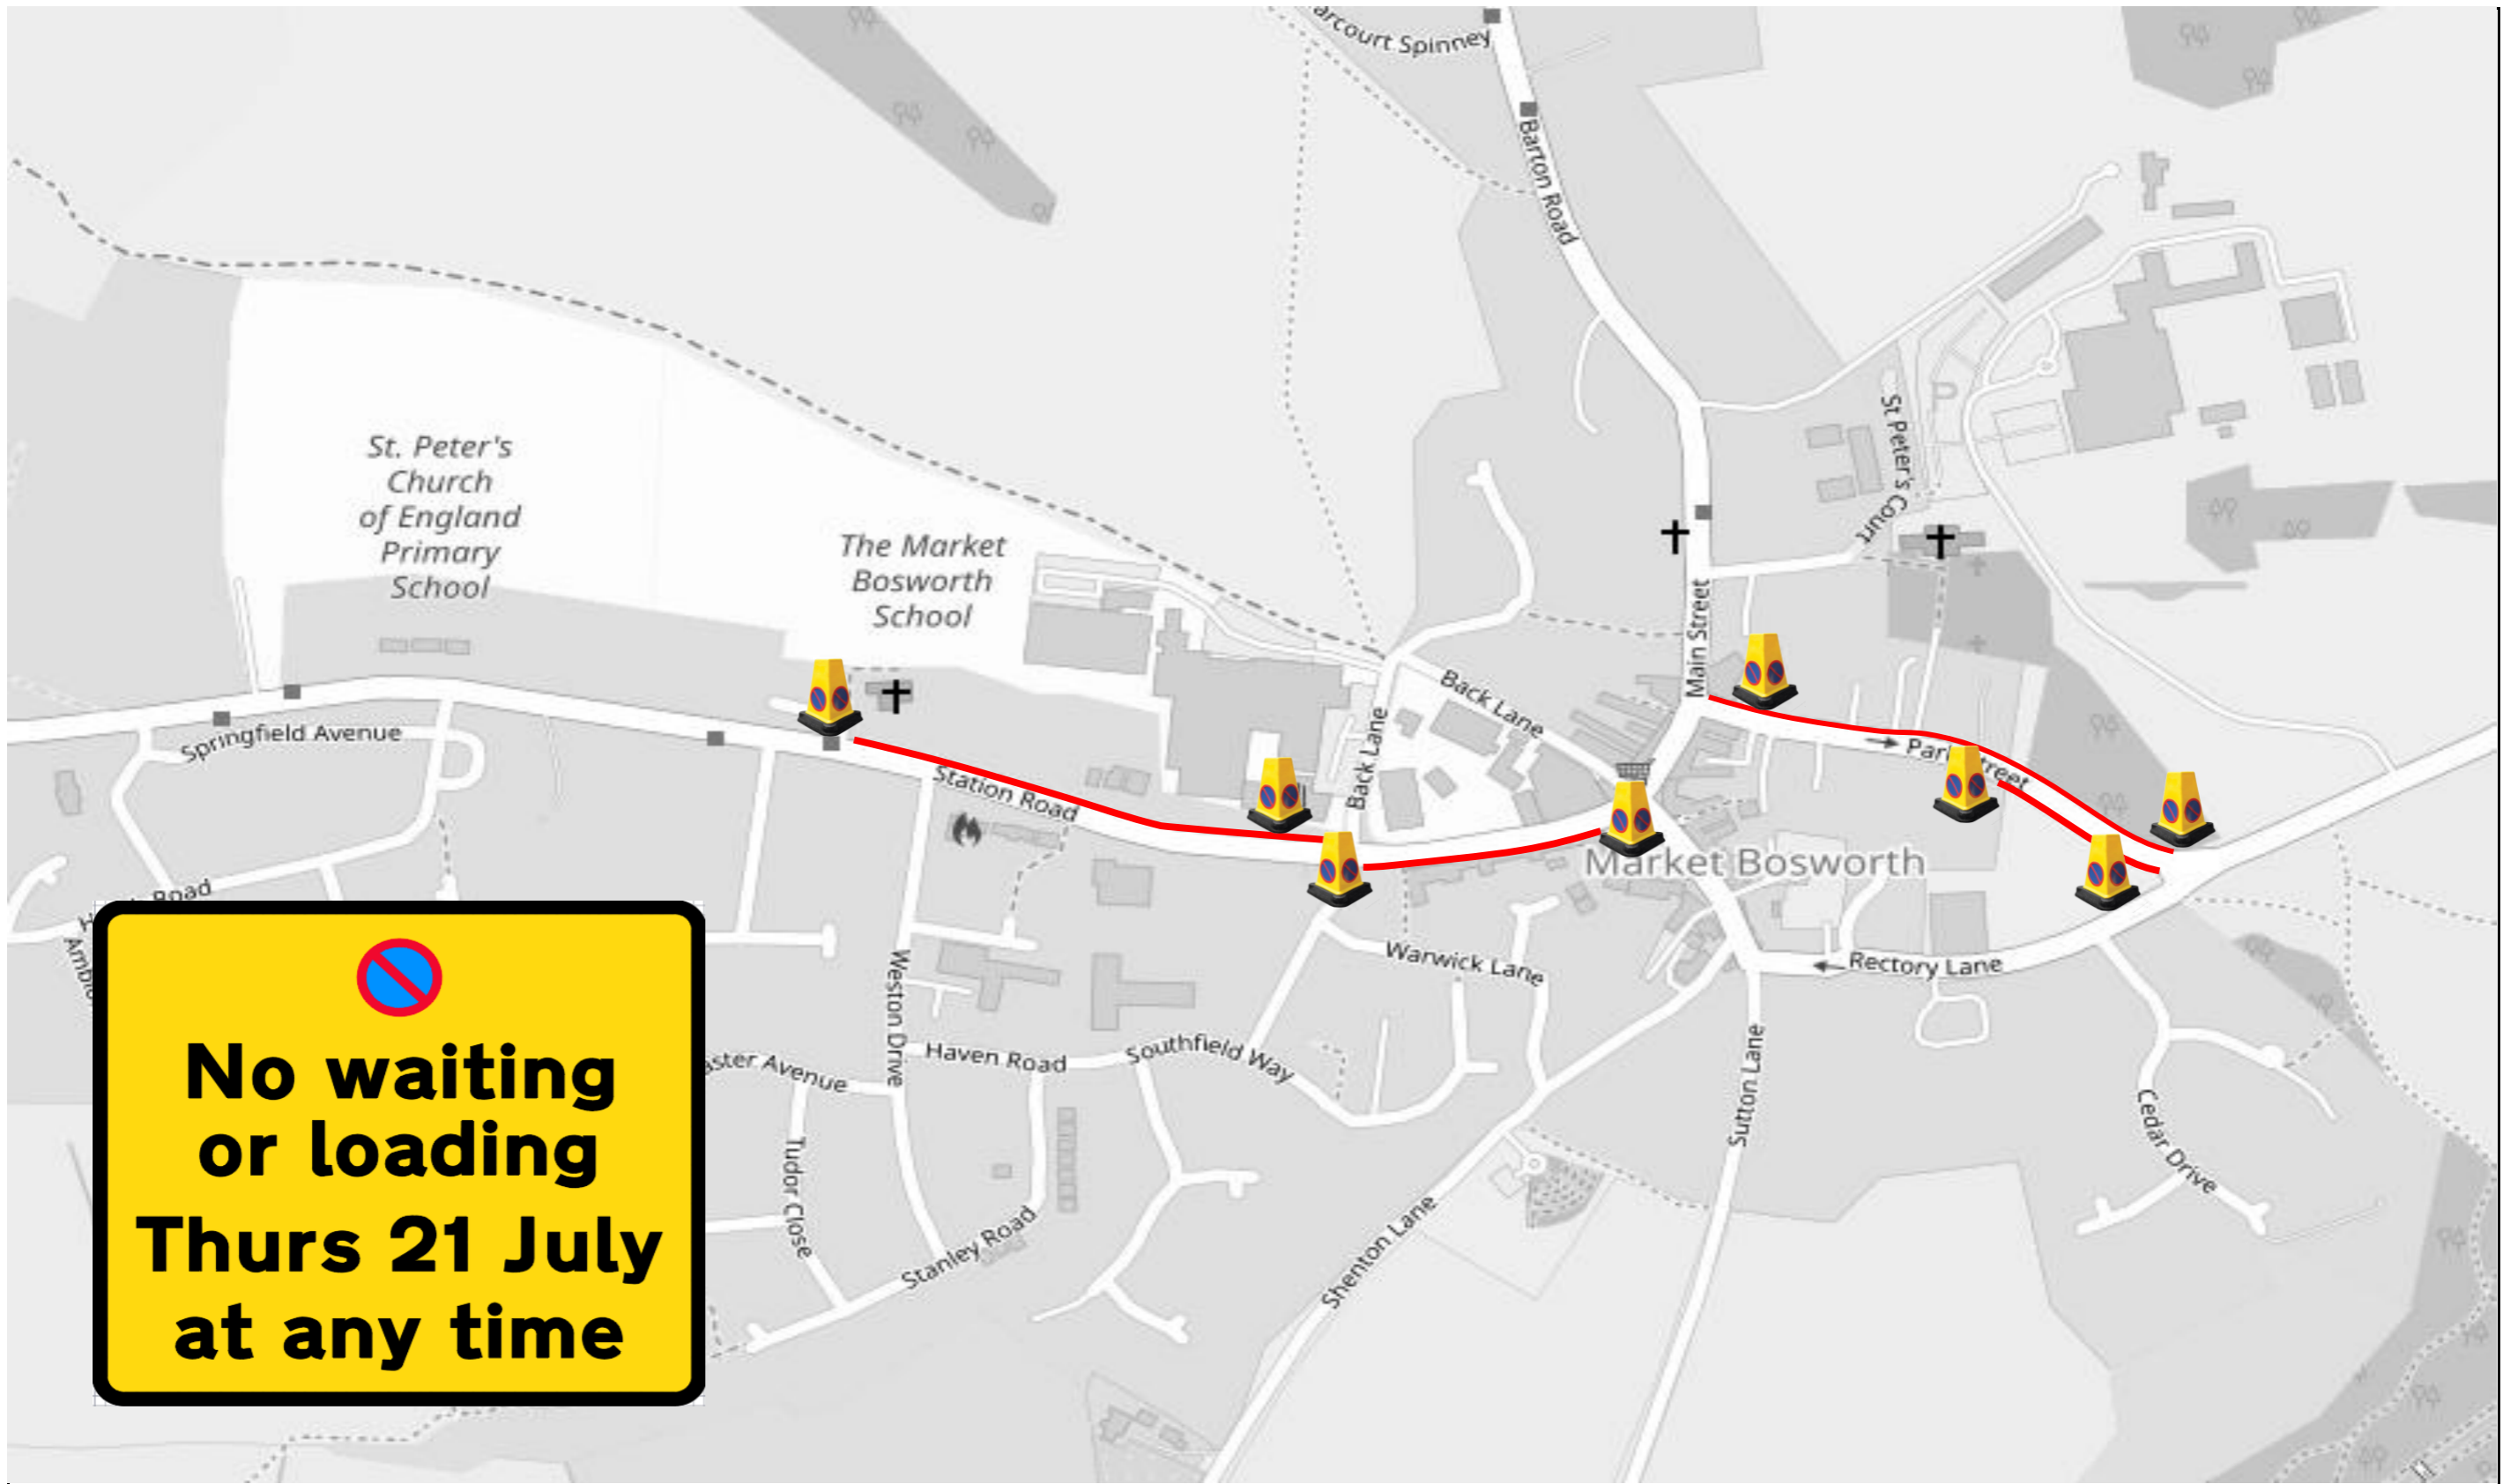

Contains Ordnance Survey data © Crown Copyright and database right 2017  
© Crown Copyright and database rights 2017 Ordnance Survey 0100019271.  
You are permitted to use this data solely to enable you to respond to or interact with,  
the organisation that provided you with the data. You are not permitted to copy, sub-  
licence, distribute or sell any of this data to third parties in any form.  
**DRAWING NOT TO SCALE**

Commonwealth event AWS signs

Contains Ordnance Survey data © Crown Copyright and database right 2017  
© Crown Copyright and database rights 2017 Ordnance Survey 0100019271.  
You are permitted to use this data solely to enable you to respond to or interact with,  
the organisation that provided you with the data. You are not permitted to copy, sub-  
licence, distribute or sell any of this data to third parties in any form.  
**DRAWING NOT TO SCALE**

No waiting cones

BATON BEARER START POINT  
FROM SPRINGFIELD AVENUE

Contains Ordnance Survey data © Crown Copyright and database right 2017  
© Crown Copyright and database rights 2017 Ordnance Survey 0100019271.  
You are permitted to use this data solely to enable you to respond to or interact with,  
the organisation that provided you with the data. You are not permitted to copy, sub-  
licence, distribute or sell any of this data to third parties in any form.  
**DRAWING NOT TO SCALE**

Station Road, Market Bosworth

Contains Ordnance Survey data © Crown Copyright and database right 2017  
© Crown Copyright and database rights 2017 Ordnance Survey 0100019271.  
You are permitted to use this data solely to enable you to respond to or interact with,  
the organisation that provided you with the data. You are not permitted to copy, sub-  
licence, distribute or sell any of this data to third parties in any form.  
**DRAWING NOT TO SCALE**