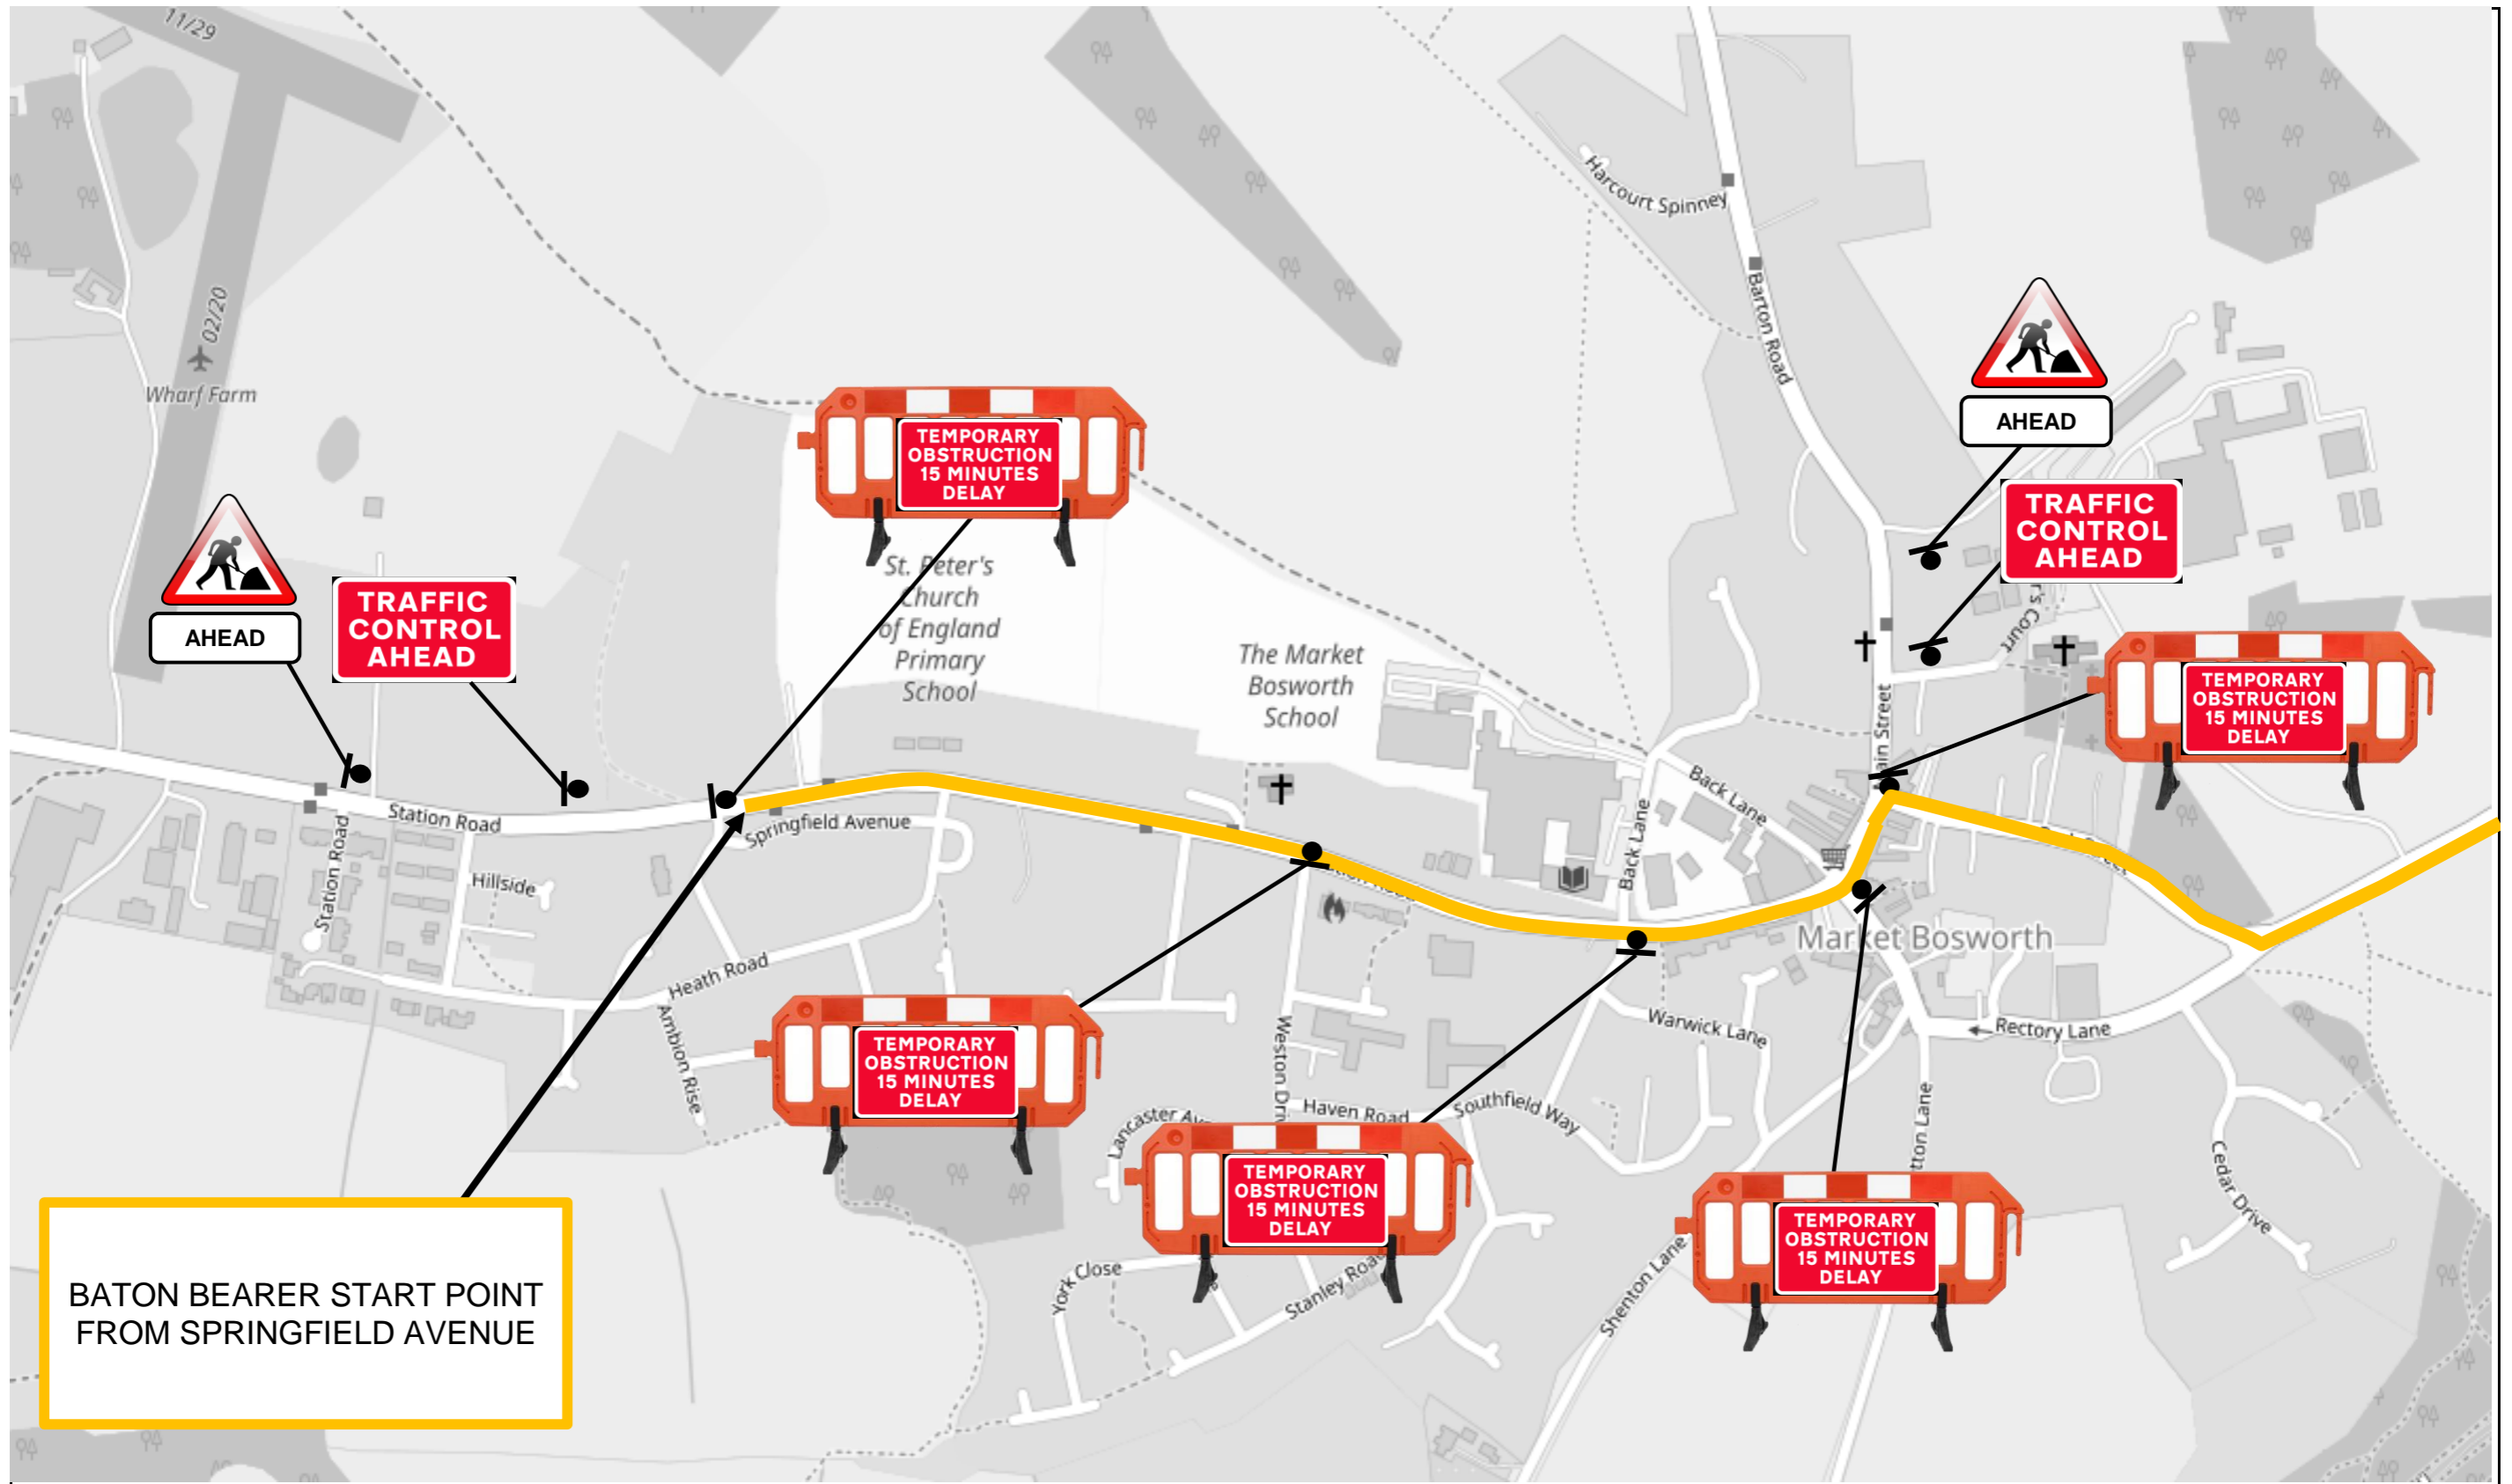

Contains Ordnance Survey data © Crown Copyright and database right 2017  
© Crown Copyright and database rights 2017 Ordnance Survey 0100019271.  
You are permitted to use this data solely to enable you to respond to or interact with,  
the organisation that provided you with the data. You are not permitted to copy, sub-  
licence, distribute or sell any of this data to third parties in any form.  
**DRAWING NOT TO SCALE**

Commonwealth event AWS signs

Contains Ordnance Survey data © Crown Copyright and database right 2017  
© Crown Copyright and database rights 2017 Ordnance Survey 0100019271.  
You are permitted to use this data solely to enable you to respond to or interact with,  
the organisation that provided you with the data. You are not permitted to copy, sub-  
licence, distribute or sell any of this data to third parties in any form.  
**DRAWING NOT TO SCALE**

No waiting cones

BATON BEARER START POINT  
FROM SPRINGFIELD AVENUE

Contains Ordnance Survey data © Crown Copyright and database right 2017  
© Crown Copyright and database rights 2017 Ordnance Survey 0100019271.  
You are permitted to use this data solely to enable you to respond to or interact with,  
the organisation that provided you with the data. You are not permitted to copy, sub-  
licence, distribute or sell any of this data to third parties in any form.  
**DRAWING NOT TO SCALE**

Station Road, Market Bosworth

Contains Ordnance Survey data © Crown Copyright and database right 2017  
© Crown Copyright and database rights 2017 Ordnance Survey 0100019271.  
You are permitted to use this data solely to enable you to respond to or interact with,  
the organisation that provided you with the data. You are not permitted to copy, sub-  
licence, distribute or sell any of this data to third parties in any form.  
**DRAWING NOT TO SCALE**